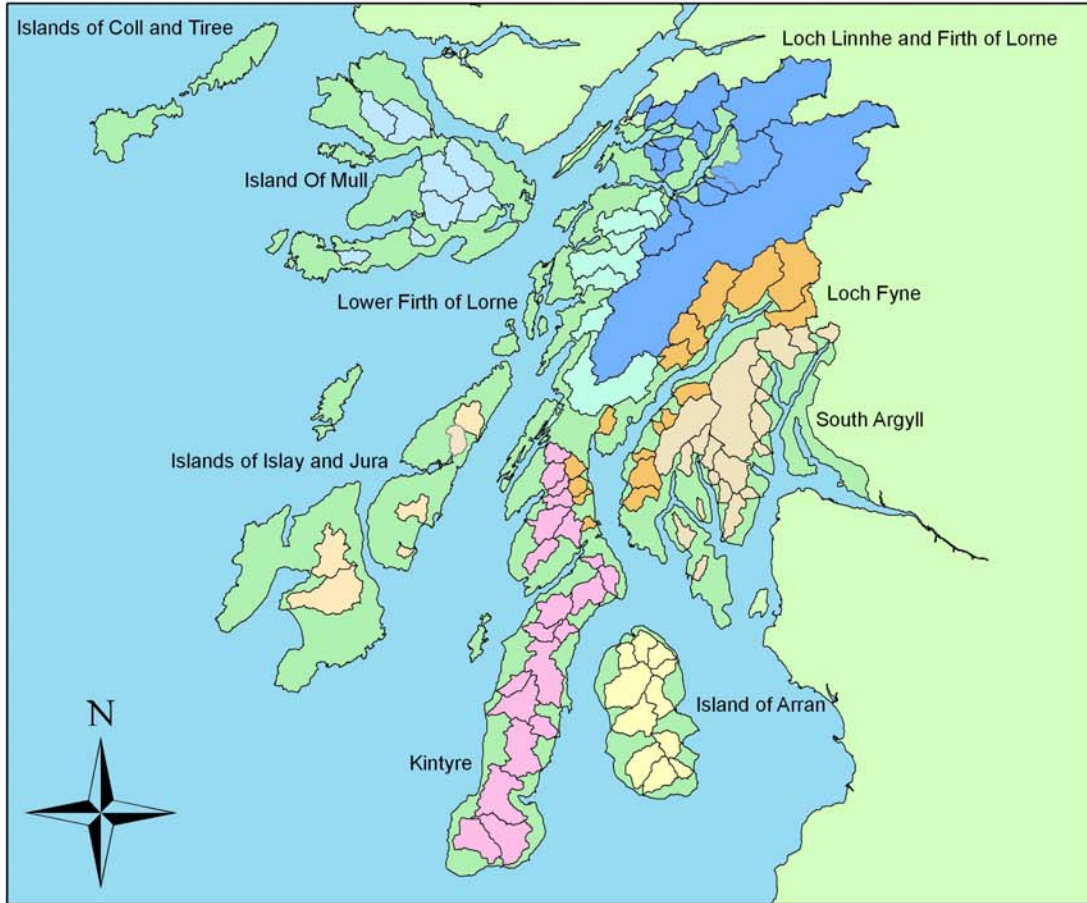

2.2. Map of management units

Map of Major Catchments and Management Areas

Includes material based on Ordnance Survey 1:50,000 maps with the permission of the controller of Her Majesty's Stationery Office © Crown copyright

Argyll Fisheries Trust Management Units